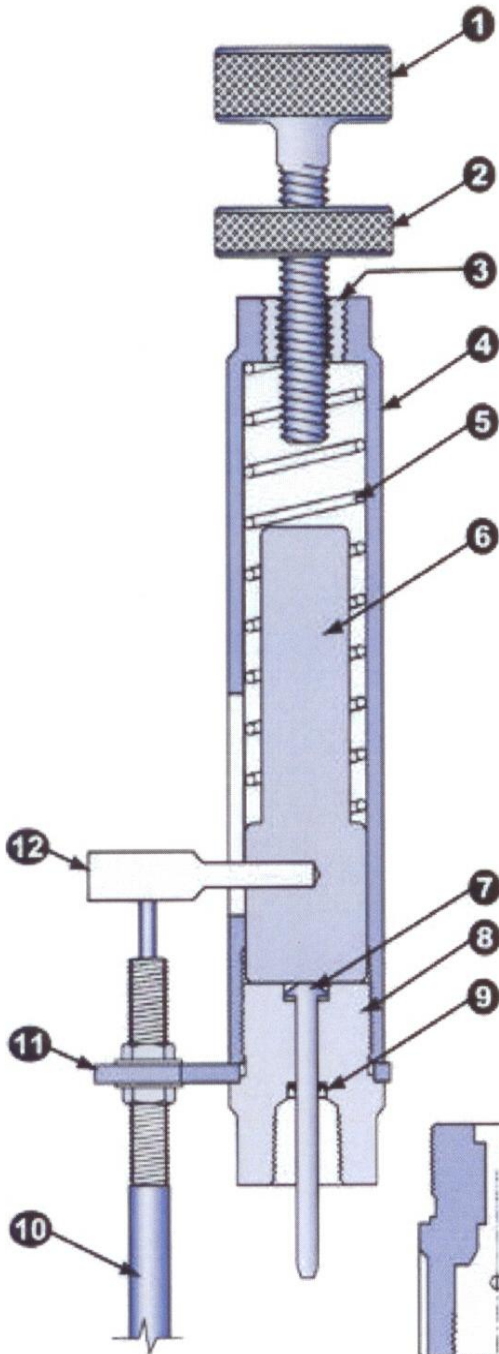

ATC Components

The Automatic Throttle Control, Cutaway View

Item No	Description	Qty	Part No
1	Adjuster Handle	1	77410007
2	Lock Nut	1	77410008
3	Thread Insert (Hardened)	1	77410015
4	Cylinder	1	77410004
5	Spring	1	77410006
6	Spring Retainer	1	74410005
7	Piston, ATC	1	77410013
8	Inlet Adapter Body (15k)	1	77410009
9	Piston Ball Seal, ATC	1	77410014
10**	Throttle Cable (1/4"-28)	1	77410016
10**	Throttle Cable(1/4"-20 for #77410020)	1	77410017
11	Cable Bracket	1	77410010
12**	Actuator (1/4"-28)	1	77410012
12**	Actuator (1/4"-20 for #77410020)	1	77410011
13	ATC Inlet Adaptor (20k)	1	77410019
14	ATC Inlet Adaptor (40k)	1	77410028
15	ATC Cylinder Adaptor (40k)	1	77410029
16	Back up ring, 40k ATC Adaptor	1	77410031
17	O-Ring, 40k ATC Adaptor	1	77410032

Repair Kits

KIT	Auto Throttle Repair Kit (15/20k)	77410021
KIT	Auto Throttle Repair Kit (40k)	77410022

** Select the THROTTLE CABLE and ACTUATOR combination that best suits your application. They are fully interchangeable.

AQUA ENERGY INTERNATIONAL LTD
28 St James Business Centre, Linwood Road,
Paisley, PA3 3AT, Scotland, U.K.
Tel +(44) (0) 141 849 6888
Fax +(44) (0) 141 848 5777
sales@aquaenergy.com
www.aquaenergy.com