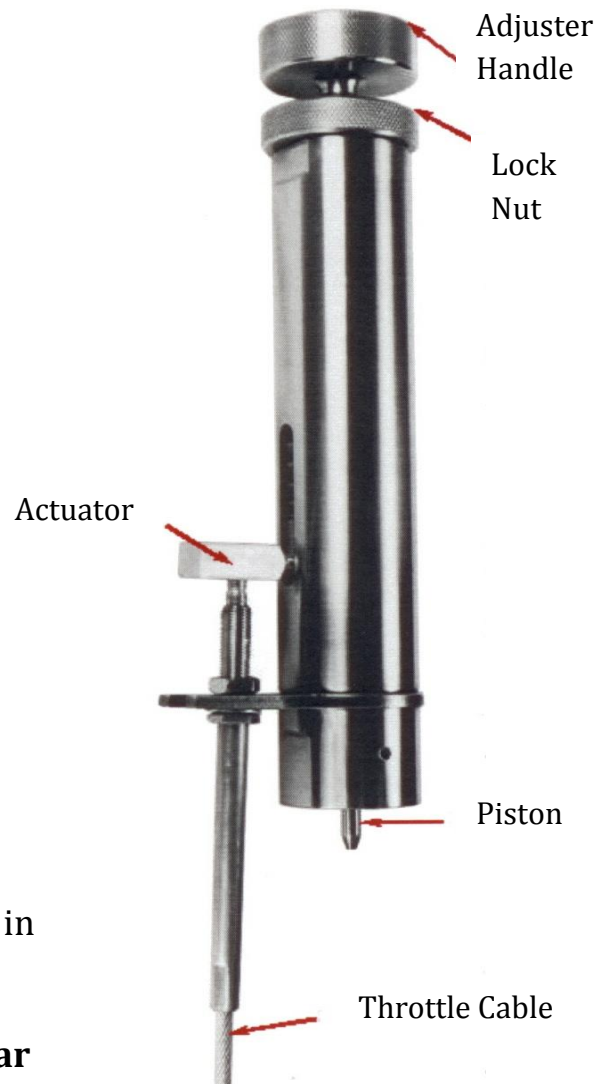

Auto Throttle Control – (20k) ¼"-28** – 77410026

Auto Throttle Control – (40k) ¼"-28** – 77410027

40K Inlet Adapter

20K Inlet Adapter

Applications and Features:

The Aqua Energy **Automatic Throttle Control (ATC)** was developed to eliminate deficiencies encountered in other similar devices on the market.

The Automatic Throttle Control saves fuel and wear and tear on the engine and the pump

The convenient, easy-to-use adjuster handle and lock nut make setting the pump operating speed/pressure simple and accurate. The hardened steel thread insert at the top of the cylinder ensures long life and easy maintenance.

It is recommended that this device be used in conjunction with an operator controlled dump valve to release the high pressure water. The **Automatic Throttle Control** is constructed of durable stainless steel.

ATC Components

The Automatic Throttle Control, Cutaway View

Item No	Description	Qty	Part No
1	Adjuster Handle	1	77410007
2	Lock Nut	1	77410008
3	Thread Insert (Hardened)	1	77410015
4	Cylinder	1	77410004
5	Spring	1	77410006
6	Spring Retainer	1	74410005
7	Piston, ATC	1	77410013
8	Inlet Adapter Body (15k)	1	77410009
9	Piston Ball Seal, ATC	1	77410014
10**	Throttle Cable (1/4"-28)	1	77410016
10**	Throttle Cable(1/4"-20 for #77410020)	1	77410017
11	Cable Bracket	1	77410010
12**	Actuator (1/4"-28)	1	77410012
12**	Actuator (1/4"-20 for #77410020)	1	77410011
13	ATC Inlet Adaptor (20k)	1	77410019
14	ATC Inlet Adaptor (40k)	1	77410028
15	ATC Cylinder Adaptor (40k)	1	77410029
16	Back up ring, 40k ATC Adaptor	1	77410031
17	O-Ring, 40k ATC Adaptor	1	77410032