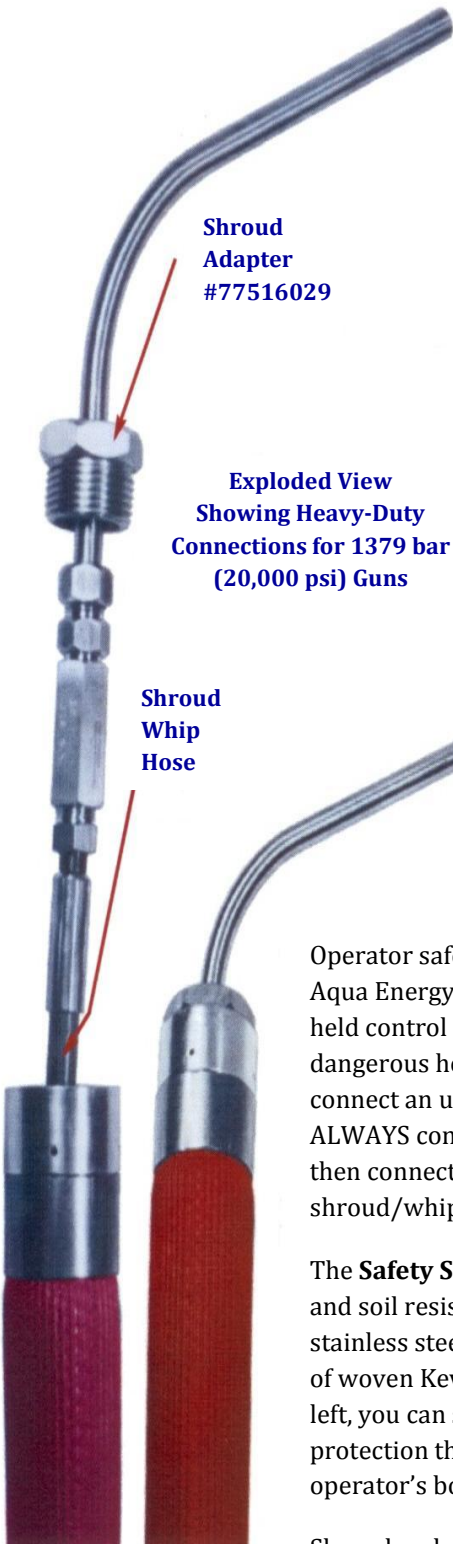

Shroud
Adapter
#77516029

Exploded View
Showing Heavy-Duty
Connections for 1379 bar
(20,000 psi) Guns

Shroud
Whip
Hose

Applications/Features:

Operator safety is the first consideration when water-blasting; the Aqua Energy **Safety Shroud** is designed specifically for use with hand held control guns. These safety shrouds protect the operator from dangerous hose failures occurring near the gun. One should NEVER connect an un-shrouded hose directly to a water-blasting gun. ALWAYS connect a whip hose and safety shroud to the gun first, and then connect the appropriate hose to the other end of the shroud/whip hose with a quick coupling.

The **Safety Shroud** features a nitrile outer cover which is water, oil and soil resistant. The inner material consists of high strength braided stainless steel. The 1379 bar (20,000 psi) shrouds also include a layer of woven Kevlar™ for superior strength. In the “exploded” view at far left, you can see the heavy duty couplings and multiple layers of protection this shroud provides in this vital area next to the operator’s body.

Shroud and safety whip hoses and quick couplings featured on the next page are ideal in combination with these safety shrouds.