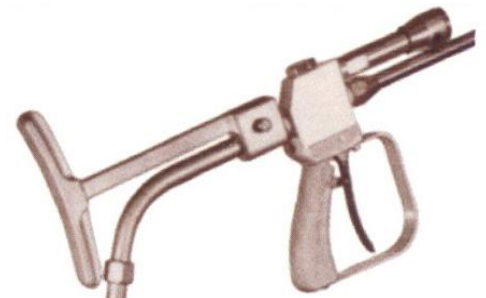

AQUA

ENERGY

“WATERJET SOLUTIONS”

Gun Safety Shrouds

Pressures from 690 – 2759 bar (10,000 – 40,000 psi)

Safety Shrouds for Hand Held Control Guns

For Safety and
Performance, always use
Aqua Energy:

- Safety Shrouds
- Shroud Whip Hoses
- Quick Disconnect Couplings

HGLT Water-blast Gun
with Safety Shroud

10/15K
Control Gun
Connection
End, Complete

Shroud
Adapter
#77516016

Shroud
Adapter
#77516029

Exploded View
Showing Heavy-Duty
Connections for 1379 bar
(20,000 psi) Guns

Shroud
Whip
Hose

Assembled View,
20K Control Gun
Connection End,
Complete

Applications/Features:

Operator safety is the first consideration when water-blasting; the Aqua Energy **Safety Shroud** is designed specifically for use with hand held control guns. These safety shrouds protect the operator from dangerous hose failures occurring near the gun. One should NEVER connect an un-shrouded hose directly to a water-blasting gun. ALWAYS connect a whip hose and safety shroud to the gun first, and then connect the appropriate hose to the other end of the shroud/whip hose with a quick coupling.

The **Safety Shroud** features a nitrile outer cover which is water, oil and soil resistant. The inner material consists of high strength braided stainless steel. The 1379 bar (20,000 psi) shrouds also include a layer of woven Kevlar™ for superior strength. In the “exploded” view at far left, you can see the heavy duty couplings and multiple layers of protection this shroud provides in this vital area next to the operator’s body.